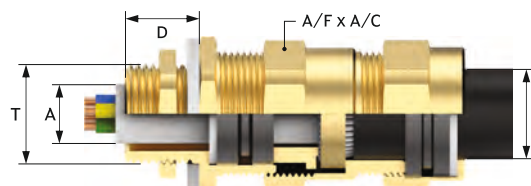

Double Compression Weatherproof Cable Gland

- Size** : 20mm to 115mm & ½" to 4"
- Standard** : BS 6121:Part-1:2005, EN 50262: 1999
- Function** : For indoor & outdoor use with all types of SWA cable providing environmental seal on both the cable inner & outer sheaths. Also provides mechanical retention & electrical continuity via armour wire termination.
- Ingress Protection** : IP66/67
- Material** : Brass BS 2874, Nickel Plated Brass, SS316L
- Thread** : Metric, NPT, BSC (ET)
- Operating Temp.** : -20°C to +80°C
- Cable Type** : Single Wire Armour (SWA) Cable,
Steel Tape Armour (STA)
- Features** : Displacement seal and Universal anyway clamping ring
- Accessories** : Shroud, Earth Tag, Lock nut, IP Washer.